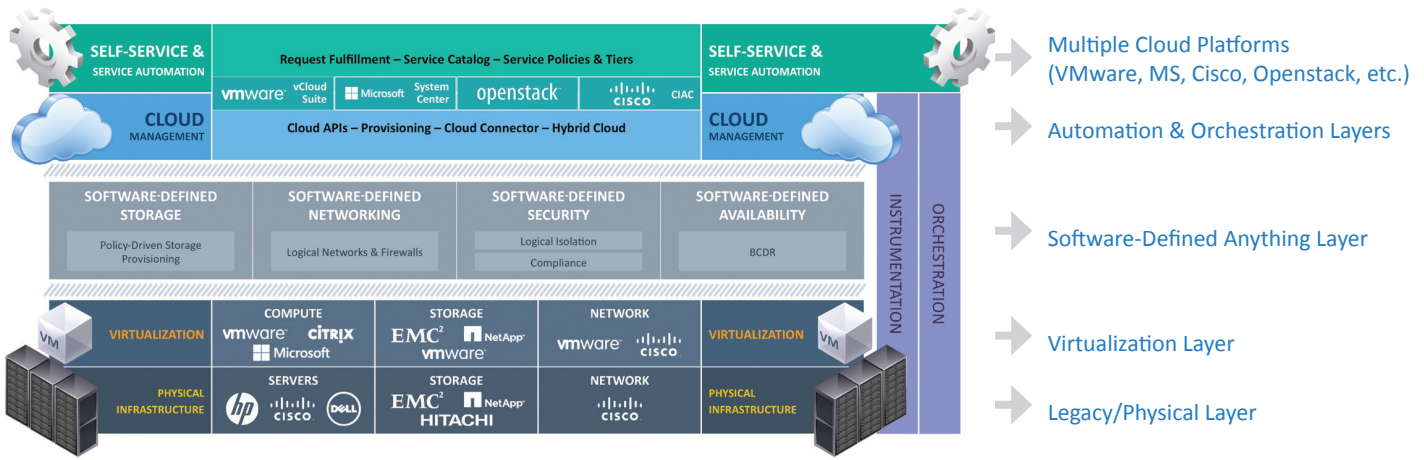

ELIMINATE VENDOR LOCK-IN

By using our extensive network of strategic partners within the NextGen Data Center, WWT provides a truly heterogeneous physical environment that allows you to eliminate vendor lock-in and explore an array of technology components, architectures and converged infrastructures, including VMware vCloud® Suite, EMC VPLEX®, Cisco Overlay Transport Virtualization (OTV) and Unified Computing System (UCS), Microsoft Hyper-V® Active-Active DC, NetApp® MetroCluster™ and more.

ENHANCE AVAILABILITY

WWT's proven NextGen Data Center architecture coupled with superior cloud management capabilities provide essentially continuous availability (99.999%) with near-zero downtime for your organization.

STRENGTHEN SECURITY

A powerful combination of virtualization and Software-Defined Anything (SDx) enhance visibility and control while adding an enforcement layer that strengthens security across the stack.

Visit us online: www.wwt.com

▶ NEXTGEN DATA CENTER TECHNOLOGY LAYERS

- **Multiple Cloud Platforms:** Layering cloud management capabilities on top of WWT’s proven Active/Active architecture allows you to enhance scalability, provision workloads in the cloud and simplify complex management tasks.
- **Automation & Orchestration Layers:** Advanced automation and orchestration capabilities yield agility and free your IT staff from time-consuming tasks to focus on innovation.
- **Software-Defined Anything Layer:** Software-defined storage, networking, security and availability let you deliver IT as a service, enhance flexibility and lower costs.
- **Virtualization Layer:** Virtualization extends high-availability and downtime avoidance across separate physical sites, enabling on-demand and non-intrusive workload mobility.
- **Legacy/Physical Layer:** Active/Active architectures and proven data center topologies enable fully active and workload-balanced remote data centers and provide the foundation for consolidation, virtualization and cloud computing.